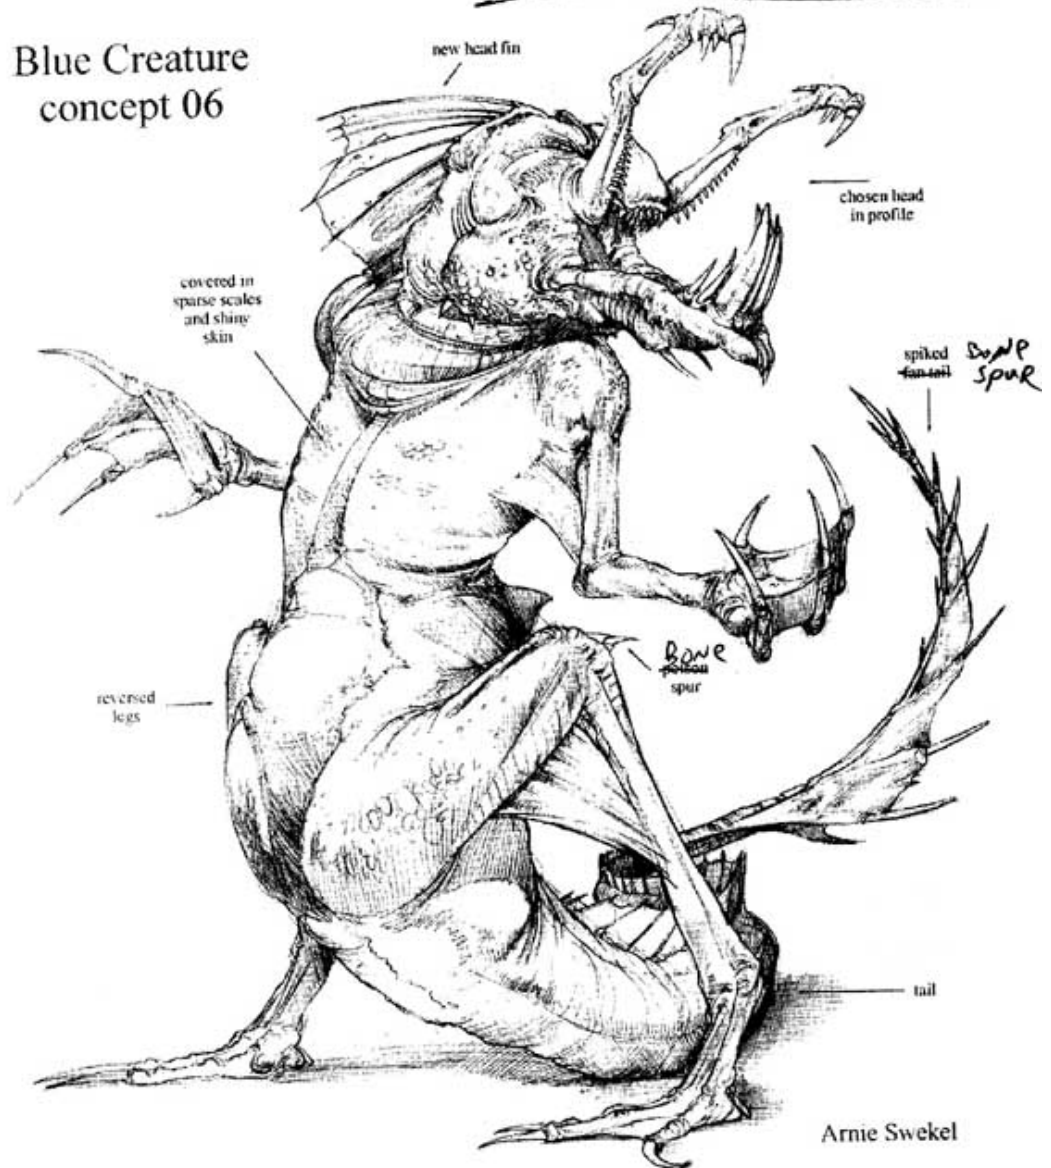

Blue BEAST

Blue Creature concept 06

The Creative team liked it so much, that they ended up using it on a card in *Legions*. The card is Riptide Mangler, and it also appears as the art on one of the *Legions* booster packs.

What does it do? You'll have to wait and see.

Also, look for an interview with Arnie Swekel by Toby Wachter coming up soon on MagicTheGathering.com.

[Magic Arcana](#) archive